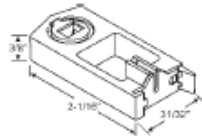

Tube Length	Bearing Color	Part#	Weight Range
28	red	83-28R	10 thru 22
28	green	83-28G	14 thru 26
28	yellow	83-28Y	24 thru 34
29	white	83-29W	5 thru 21
29	red	83-29R	10 thru 22
29	green	83-29G	14 thru 26
29	yellow	83-29Y	24 thru 34
30	white	83-30W	5 thru 21
30	red	83-30R	10 thru 22
30	green	83-30G	14 thru 26
30	yellow	83-30Y	24 thru 34
31	white	83-31W	5 thru 21
31	red	83-31R	10 thru 22
31	green	83-31G	14 thru 26
31	yellow	83-31Y	24 thru 34
32	white	83-32W	5 thru 21
32	red	83-32R	10 thru 22
32	green	83-32G	14 thru 26
32	yellow	83-32Y	24 thru 34
33	white	83-33W	7 thru 22
33	green	83-33G	14 thru 26
33	yellow	83-33Y	24 thru 34
34	white	83-34W	7 thru 22
34	green	83-34G	14 thru 26
34	yellow	83-34Y	24 thru 34
35	white	83-35W	7 thru 22
35	green	83-35G	14 thru 26
35	yellow	83-35Y	24 thru 34
36	white	83-36W	7 thru 22
36	green	83-36G	14 thru 26
36	yellow	83-36Y	24 thru 34
37	white	83-37W	7 thru 22
37	green	83-37G	14 thru 26
37	yellow	83-37Y	24 thru 34
38	white	83-38W	7 thru 22
38	green	83-38G	14 thru 26
38	yellow	83-38Y	24 thru 34
39	white	83-39W	7 thru 22
39	green	83-39G	14 thru 26
39	yellow	83-39Y	24 thru 34

83 Series Balance Accessories

PIVOT LOCK SHOES

83-500
White Cam. Opening: 1/4" x 3/16"
Used with Pivot Bar 83-504

83-506
Green Cam
Opening: 1/4" x 3/16"

83-507
Red Cam
Opening: 1/4" x 3/16"

83-508
White Cam
Opening: 1/4" x 3/16"

83-510
Opening: 9/32" x 7/32"

83-511
Opening: 9/32" x 7/32"

83-514
Metal Cam
Carefree

83-533
Black Cam
Opening: 5/16" x 3/16"

PIVOT BAR

83-504
Die Cast, with Screw

83-628
Die Cast, with Screw

SLIDE/TILT LATCHES