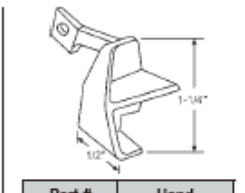

Sold in Sets Only

SASH STOPS

Part #	Hand	Color
83-622LHW	Shown	White
83-622RHW	Opposite	White
"A"	"B"	
3/8"	3/16"	

83-700
Black
Acorn

900-9712
Black
Acorn

900-2430BA
Black. Sold In sets only (RH/LH).
RH Shown