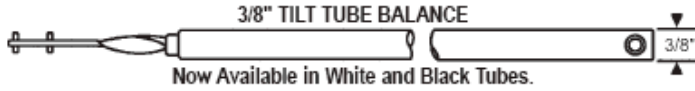

Your ONE-STOP Shop

83 Series Balances

- Ordering Information**
1. Measure metal tube length. (Do not include nylon bearing.)
 2. Identify color of bearing (e.g. white or red) and select corresponding part number from the chart below.

- General Information**
2. Appropriate tensinging tools are 85-511 and 85-515 as shown on pages 59 and 67.

Tube Length	Bearing Color	Part#	Weight Range
10	white	83-10W	4 thru 13
10	red	83-10R	8 thru 17
10	blue	83-10B	11 thru 20
11	white	83-11W	4 thru 13
11	red	83-11R	7 thru 17
11	blue	83-11B	11 thru 20
11	green	83-11G	14 thru 20
12	white	83-12W	4 thru 13
12	red	83-12R	7 thru 17
12	blue	83-12B	11 thru 20
12	green	83-12G	14 thru 20
13	white	83-13W	4 thru 13
13	red	83-13R	7 thru 17
13	blue	83-13B	11 thru 20
13	green	83-13G	14 thru 22
14	white	83-14W	4 thru 13
14	red	83-14R	6 thru 17
14	blue	83-14B	9 thru 21
14	green	83-14G	14 thru 24
15	white	83-15W	4 thru 13
15	red	83-15R	6 thru 17
15	blue	83-15B	9 thru 21
15	green	83-15G	14 thru 24
16	white	83-16W	4 thru 14
16	red	83-16R	6 thru 17
16	blue	83-16B	9 thru 21
16	green	83-16G	14 thru 24
17	white	83-17W	4 thru 14
17	red	83-17R	6 thru 17
17	blue	83-17B	9 thru 21
17	green	83-17G	14 thru 24
17	yellow	83-17Y	24 thru 34
18	white	83-18W	4 thru 15
18	red	83-18R	6 thru 16
18	blue	83-18B	9 thru 21
18	green	83-18G	14 thru 24
18	yellow	83-18Y	24 thru 34
19	white	83-19W	4 thru 15
19	red	83-19R	6 thru 16
19	blue	83-19B	9 thru 21
19	green	83-19G	14 thru 26