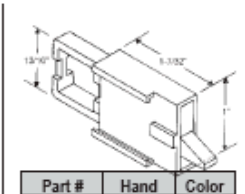

Part #	Hand	Color
83-617LH	Shown	Black
83-617RH	Opposite	Black
"A"	"B"	
11/32"	5/16"	

Slides onto extrusion.