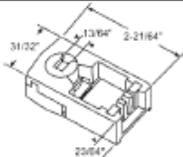

Tube Length	Bearing Color	Part#	Weight Range
28	red	83-28R	10 thru 22
28	green	83-28G	14 thru 26
28	yellow	83-28Y	24 thru 34
29	white	83-29W	5 thru 21
29	red	83-29R	10 thru 22
29	green	83-29G	14 thru 26
29	yellow	83-29Y	24 thru 34
30	white	83-30W	5 thru 21
30	red	83-30R	10 thru 22
30	green	83-30G	14 thru 26
30	yellow	83-30Y	24 thru 34
31	white	83-31W	5 thru 21
31	red	83-31R	10 thru 22
31	green	83-31G	14 thru 26
31	yellow	83-31Y	24 thru 34
32	white	83-32W	5 thru 21
32	red	83-32R	10 thru 22
32	green	83-32G	14 thru 26
32	yellow	83-32Y	24 thru 34
33	white	83-33W	7 thru 22
33	green	83-33G	14 thru 26
33	yellow	83-33Y	24 thru 34
34	white	83-34W	7 thru 22
34	green	83-34G	14 thru 26
34	yellow	83-34Y	24 thru 34
35	white	83-35W	7 thru 22
35	green	83-35G	14 thru 26
35	yellow	83-35Y	24 thru 34
36	white	83-36W	7 thru 22
36	green	83-36G	14 thru 26
36	yellow	83-36Y	24 thru 34
37	white	83-37W	7 thru 22
37	green	83-37G	14 thru 26
37	yellow	83-37Y	24 thru 34
38	white	83-38W	7 thru 22
38	green	83-38G	14 thru 26
38	yellow	83-38Y	24 thru 34
39	white	83-39W	7 thru 22
39	green	83-39G	14 thru 26
39	yellow	83-39Y	24 thru 34

83 Series Balance Accessories

PIVOT LOCK SHOES

83-500
White Cam. Opening: 1/4" x 3/16"
Used with Pivot Bar 83-504

83-506
Green Cam
Opening: 1/4" x 3/16"

83-507
Red Cam
Opening: 1/4" x 3/16"

83-508
White Cam
Opening: 1/4" x 3/16"

83-510
Opening: 9/32" x 7/32"

83-511
Opening: 9/32" x 7/32"

83-514
Metal Cam
Carefree

83-533
Black Cam
Opening: 5/16" x 3/16"

PIVOT BAR

83-504
Die Cast, with Screw

83-628
Die Cast, with Screw

SLIDE/TILT LATCHES