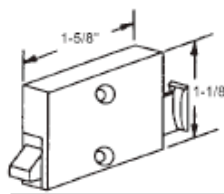

Part #	Color
900-10278	Black
"A"	"B"
1/4"	1/4"

Reversible

Reynolds