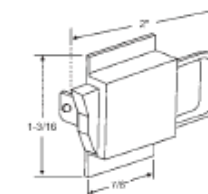

Better Bit

Part #	Color
83-607BA	Black
83-607WA	White
"A"	"B"
3/8"	1/4"

Sold in sets only. Top and Side Mounted.

Keller

Part #	Color
900-10278	Black
"A"	"B"
1/4"	1/4"

Reversible

Reynolds

Part #	Color
83-613	Black
"A"	"B"
3/8"	1/4"