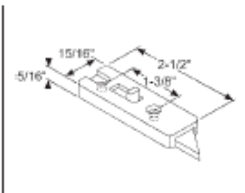

Sold in sets only. Slides onto extrusion.

Better Bit

Part #	Color
83-623BA	Black
"A"	"B"
11/32"	11/32"

Sold in sets only. Slides onto extrusion.

83-602
Black
Acorn

Part #	Color
83-523BA	Black
83-523WA	White
"A"	"B"
31/64"	1/4"