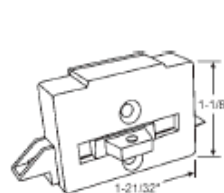

83-602
Black
Acorn