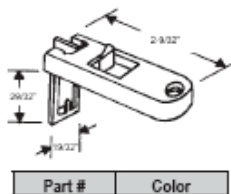

Part #	Color
83-607BA	Black
83-607WA	White
"A"	"B"
3/8"	1/4"

Sold in sets only. Top and Side Mounted.

Keller