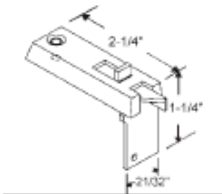

Part #	Hand	Color
83-620LHW	Shown	White
83-620RHW	Opposite	White
"A"	"B"	
3/8"	1/4"	

Better Bit