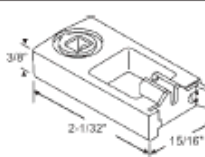

Tube Length	Bearing Color	Part#	Weight Range
28	red	83-28R	10 thru 22
28	green	83-28G	14 thru 26
28	yellow	83-28Y	24 thru 34
29	white	83-29W	5 thru 21
29	red	83-29R	10 thru 22
29	green	83-29G	14 thru 26
29	yellow	83-29Y	24 thru 34
30	white	83-30W	5 thru 21
30	red	83-30R	10 thru 22
30	green	83-30G	14 thru 26
30	yellow	83-30Y	24 thru 34
31	white	83-31W	5 thru 21
31	red	83-31R	10 thru 22
31	green	83-31G	14 thru 26
31	yellow	83-31Y	24 thru 34
32	white	83-32W	5 thru 21
32	red	83-32R	10 thru 22
32	green	83-32G	14 thru 26
32	yellow	83-32Y	24 thru 34
33	white	83-33W	7 thru 22
33	green	83-33G	14 thru 26
33	yellow	83-33Y	24 thru 34
34	white	83-34W	7 thru 22
34	green	83-34G	14 thru 26
34	yellow	83-34Y	24 thru 34
35	white	83-35W	7 thru 22
35	green	83-35G	14 thru 26
35	yellow	83-35Y	24 thru 34
36	white	83-36W	7 thru 22
36	green	83-36G	14 thru 26
36	yellow	83-36Y	24 thru 34
37	white	83-37W	7 thru 22
37	green	83-37G	14 thru 26
37	yellow	83-37Y	24 thru 34
38	white	83-38W	7 thru 22
38	green	83-38G	14 thru 26
38	yellow	83-38Y	24 thru 34
39	white	83-39W	7 thru 22
39	green	83-39G	14 thru 26
39	yellow	83-39Y	24 thru 34

83 Series Balance Accessories

PIVOT LOCK SHOES

83-500
White Cam. Opening: 1/4" x 3/16"
Used with Pivot Bar 83-504

83-506
Green Cam
Opening: 1/4" x 3/16"

83-507
Red Cam
Opening: 1/4" x 3/16"

83-508
White Cam
Opening: 1/4" x 3/16"

83-510
Opening: 9/32" x 7/32"

83-511
Opening: 9/32" x 7/32"

83-514
Metal Cam
Carefree

83-533
Black Cam
Opening: 5/16" x 3/16"

PIVOT BAR

83-504
Die Cast, with Screw

83-628
Die Cast, with Screw

SLIDE/TILT LATCHES