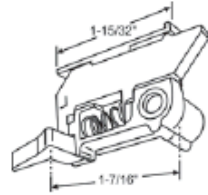

Part #	Color
83-603BA	Black
"A"	"B"
5/16"	1/8"

Sold in sets only. RH Shown
Black with Stop

Acorn