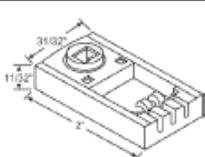

Tube Length	Bearing Color	Part#	Weight Range
28	red	83-28R	10 thru 22
28	green	83-28G	14 thru 26
28	yellow	83-28Y	24 thru 34
29	white	83-29W	5 thru 21
29	red	83-29R	10 thru 22
29	green	83-29G	14 thru 26
29	yellow	83-29Y	24 thru 34
30	white	83-30W	5 thru 21
30	red	83-30R	10 thru 22
30	green	83-30G	14 thru 26
30	yellow	83-30Y	24 thru 34
31	white	83-31W	5 thru 21
31	red	83-31R	10 thru 22
31	green	83-31G	14 thru 26
31	yellow	83-31Y	24 thru 34
32	white	83-32W	5 thru 21
32	red	83-32R	10 thru 22
32	green	83-32G	14 thru 26
32	yellow	83-32Y	24 thru 34
33	white	83-33W	7 thru 22
33	green	83-33G	14 thru 26
33	yellow	83-33Y	24 thru 34
34	white	83-34W	7 thru 22
34	green	83-34G	14 thru 26
34	yellow	83-34Y	24 thru 34
35	white	83-35W	7 thru 22
35	green	83-35G	14 thru 26
35	yellow	83-35Y	24 thru 34
36	white	83-36W	7 thru 22
36	green	83-36G	14 thru 26
36	yellow	83-36Y	24 thru 34
37	white	83-37W	7 thru 22
37	green	83-37G	14 thru 26
37	yellow	83-37Y	24 thru 34
38	white	83-38W	7 thru 22
38	green	83-38G	14 thru 26
38	yellow	83-38Y	24 thru 34
39	white	83-39W	7 thru 22
39	green	83-39G	14 thru 26
39	yellow	83-39Y	24 thru 34

83 Series Balance Accessories

PIVOT LOCK SHOES

83-500
White Cam. Opening: 1/4" x 3/16"
Used with Pivot Bar 83-504

83-506
Green Cam
Opening: 1/4" x 3/16"

83-507
Red Cam
Opening: 1/4" x 3/16"

83-508
White Cam
Opening: 1/4" x 3/16"

83-510
Opening: 9/32" x 7/32"

83-511
Opening: 9/32" x 7/32"

83-514
Metal Cam
Carefree

83-533
Black Cam
Opening: 5/16" x 3/16"

PIVOT BAR

83-504
Die Cast, with Screw

83-628
Die Cast, with Screw

SLIDE/TILT LATCHES