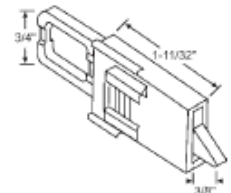

Reversible
Side Mounted

Part #	Hand	Color
83-617LH	Shown	Black
83-617RH	Opposite	Black
"A"	"B"	
11/32"	5/16"	

Slides onto extrusion.

Part #	Color
83-600BA	Black
"A"	"B"
9/32"	3/8"

Keller

Part #	Color
83-627BA	Black
"A"	"B"
3/8"	1/4"