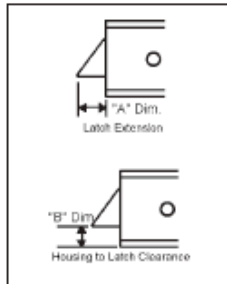

Tube Length	Bearing Color	Part#	Weight Range
28	red	83-28R	10 thru 22
28	green	83-28G	14 thru 26
28	yellow	83-28Y	24 thru 34
29	white	83-29W	5 thru 21
29	red	83-29R	10 thru 22
29	green	83-29G	14 thru 26
29	yellow	83-29Y	24 thru 34
30	white	83-30W	5 thru 21
30	red	83-30R	10 thru 22
30	green	83-30G	14 thru 26
30	yellow	83-30Y	24 thru 34
31	white	83-31W	5 thru 21
31	red	83-31R	10 thru 22
31	green	83-31G	14 thru 26
31	yellow	83-31Y	24 thru 34
32	white	83-32W	5 thru 21
32	red	83-32R	10 thru 22
32	green	83-32G	14 thru 26
32	yellow	83-32Y	24 thru 34
33	white	83-33W	7 thru 22
33	green	83-33G	14 thru 26
33	yellow	83-33Y	24 thru 34
34	white	83-34W	7 thru 22
34	green	83-34G	14 thru 26
34	yellow	83-34Y	24 thru 34
35	white	83-35W	7 thru 22
35	green	83-35G	14 thru 26
35	yellow	83-35Y	24 thru 34
36	white	83-36W	7 thru 22
36	green	83-36G	14 thru 26
36	yellow	83-36Y	24 thru 34
37	white	83-37W	7 thru 22
37	green	83-37G	14 thru 26
37	yellow	83-37Y	24 thru 34
38	white	83-38W	7 thru 22
38	green	83-38G	14 thru 26
38	yellow	83-38Y	24 thru 34
39	white	83-39W	7 thru 22
39	green	83-39G	14 thru 26
39	yellow	83-39Y	24 thru 34

83-510
Opening: 9/32" x 7/32"

83-511
Opening: 9/32" x 7/32"

83-514
Metal Cam
Carefree

83-533
Black Cam
Opening: 5/16" x 3/16"

PIVOT BAR

83-504
Die Cast, with Screw

83-628
Die Cast, with Screw

SLIDE/TILT LATCHES

Part #	Color
83-614BA	Black
"A"	"B"
3/8"	1/4"

Sold in sets only (RH/LH).

Reynolds

Part #	Color
83-603BA	Black
"A"	"B"
5/16"	1/8"

Sold in sets only. RH Shown
Black with Stop

Acorn

Part #	Color
83-625BA	Black
"A"	"B"
5/16"	1/8"