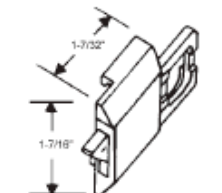

Part #	Color
83-600BA	Black
"A"	"B"
9/32"	3/8"

Keller