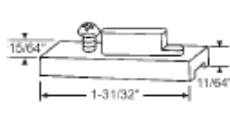

Tube Length	Bearing Color	Part#	Weight Range
28	red	83-28R	10 thru 22
28	green	83-28G	14 thru 26
28	yellow	83-28Y	24 thru 34
29	white	83-29W	5 thru 21
29	red	83-29R	10 thru 22
29	green	83-29G	14 thru 26
29	yellow	83-29Y	24 thru 34
30	white	83-30W	5 thru 21
30	red	83-30R	10 thru 22
30	green	83-30G	14 thru 26
30	yellow	83-30Y	24 thru 34
31	white	83-31W	5 thru 21
31	red	83-31R	10 thru 22
31	green	83-31G	14 thru 26
31	yellow	83-31Y	24 thru 34
32	white	83-32W	5 thru 21
32	red	83-32R	10 thru 22
32	green	83-32G	14 thru 26
32	yellow	83-32Y	24 thru 34
33	white	83-33W	7 thru 22
33	green	83-33G	14 thru 26
33	yellow	83-33Y	24 thru 34
34	white	83-34W	7 thru 22
34	green	83-34G	14 thru 26
34	yellow	83-34Y	24 thru 34
35	white	83-35W	7 thru 22
35	green	83-35G	14 thru 26
35	yellow	83-35Y	24 thru 34
36	white	83-36W	7 thru 22
36	green	83-36G	14 thru 26
36	yellow	83-36Y	24 thru 34
37	white	83-37W	7 thru 22
37	green	83-37G	14 thru 26
37	yellow	83-37Y	24 thru 34
38	white	83-38W	7 thru 22
38	green	83-38G	14 thru 26
38	yellow	83-38Y	24 thru 34
39	white	83-39W	7 thru 22
39	green	83-39G	14 thru 26
39	yellow	83-39Y	24 thru 34

83-510
Opening: 9/32" x 7/32"

83-511
Opening: 9/32" x 7/32"

83-514
Metal Cam
Carefree

83-533
Black Cam
Opening: 5/16" x 3/16"

PIVOT BAR

83-504
Die Cast, with Screw

83-628
Die Cast, with Screw

SLIDE/TILT LATCHES