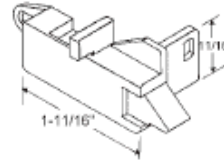

83-510
Opening: 9/32" x 7/32"

83-511
Opening: 9/32" x 7/32"

83-514
Metal Cam
Carefree

83-533
Black Cam
Opening: 5/16" x 3/16"

PIVOT BAR

83-504
Die Cast, with Screw

83-628
Die Cast, with Screw

SLIDE/TILT LATCHES

Part #	Color
83-614BA	Black
"A"	"B"
3/8"	1/4"

Sold in sets only (RH/LH).

Reynolds

Part #	Color
83-603BA	Black
"A"	"B"
5/16"	1/8"

Sold in sets only. RH Shown
Black with Stop

Acorn

Part #	Color
83-625BA	Black
"A"	"B"
5/16"	1/8"