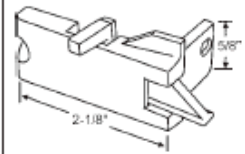

Part #	Color
83-624WA	White
83-624BA	Black
"A"	"B"
3/8"	7/32"

Sold in sets only. Top and Side Mounted.

Better Bit