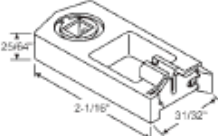

83-506
Green Cam
Opening: 1/4" x 3/16"