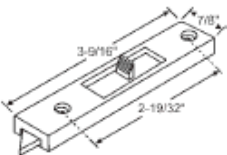

SASH STOPS

Part #	Hand	Color
83-622LHW	Shown	White
83-622RHW	Opposite	White
"A"	"B"	
3/8"	3/16"