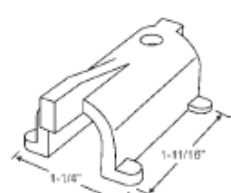

83-700
Black
Acorn