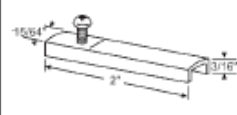

Tube Length	Bearing Color	Part#	Weight Range
28	red	83-28R	10 thru 22
28	green	83-28G	14 thru 26
28	yellow	83-28Y	24 thru 34
29	white	83-29W	5 thru 21
29	red	83-29R	10 thru 22
29	green	83-29G	14 thru 26
29	yellow	83-29Y	24 thru 34
30	white	83-30W	5 thru 21
30	red	83-30R	10 thru 22
30	green	83-30G	14 thru 26
30	yellow	83-30Y	24 thru 34
31	white	83-31W	5 thru 21
31	red	83-31R	10 thru 22
31	green	83-31G	14 thru 26
31	yellow	83-31Y	24 thru 34
32	white	83-32W	5 thru 21
32	red	83-32R	10 thru 22
32	green	83-32G	14 thru 26
32	yellow	83-32Y	24 thru 34
33	white	83-33W	7 thru 22
33	green	83-33G	14 thru 26
33	yellow	83-33Y	24 thru 34
34	white	83-34W	7 thru 22
34	green	83-34G	14 thru 26
34	yellow	83-34Y	24 thru 34
35	white	83-35W	7 thru 22
35	green	83-35G	14 thru 26
35	yellow	83-35Y	24 thru 34
36	white	83-36W	7 thru 22
36	green	83-36G	14 thru 26
36	yellow	83-36Y	24 thru 34
37	white	83-37W	7 thru 22
37	green	83-37G	14 thru 26
37	yellow	83-37Y	24 thru 34
38	white	83-38W	7 thru 22
38	green	83-38G	14 thru 26
38	yellow	83-38Y	24 thru 34
39	white	83-39W	7 thru 22
39	green	83-39G	14 thru 26
39	yellow	83-39Y	24 thru 34

83-510
Opening: 9/32" x 7/32"

83-511
Opening: 9/32" x 7/32"

83-514
Metal Cam
Carefree

83-533
Black Cam
Opening: 5/16" x 3/16"

PIVOT BAR

83-504
Die Cast, with Screw

83-628
Die Cast, with Screw

SLIDE/TILT LATCHES