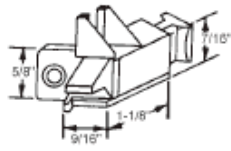

Tube Length	Bearing Color	Part#	Weight Range
28	red	83-28R	10 thru 22
28	green	83-28G	14 thru 26
28	yellow	83-28Y	24 thru 34
29	white	83-29W	5 thru 21
29	red	83-29R	10 thru 22
29	green	83-29G	14 thru 26
29	yellow	83-29Y	24 thru 34
30	white	83-30W	5 thru 21
30	red	83-30R	10 thru 22
30	green	83-30G	14 thru 26
30	yellow	83-30Y	24 thru 34
31	white	83-31W	5 thru 21
31	red	83-31R	10 thru 22
31	green	83-31G	14 thru 26
31	yellow	83-31Y	24 thru 34
32	white	83-32W	5 thru 21
32	red	83-32R	10 thru 22
32	green	83-32G	14 thru 26
32	yellow	83-32Y	24 thru 34
33	white	83-33W	7 thru 22
33	green	83-33G	14 thru 26
33	yellow	83-33Y	24 thru 34
34	white	83-34W	7 thru 22
34	green	83-34G	14 thru 26
34	yellow	83-34Y	24 thru 34
35	white	83-35W	7 thru 22
35	green	83-35G	14 thru 26
35	yellow	83-35Y	24 thru 34
36	white	83-36W	7 thru 22
36	green	83-36G	14 thru 26
36	yellow	83-36Y	24 thru 34
37	white	83-37W	7 thru 22
37	green	83-37G	14 thru 26
37	yellow	83-37Y	24 thru 34
38	white	83-38W	7 thru 22
38	green	83-38G	14 thru 26
38	yellow	83-38Y	24 thru 34
39	white	83-39W	7 thru 22
39	green	83-39G	14 thru 26
39	yellow	83-39Y	24 thru 34

83-510
Opening: 9/32" x 7/32"

83-511
Opening: 9/32" x 7/32"

83-514
Metal Cam
Carefree

83-533
Black Cam
Opening: 5/16" x 3/16"

PIVOT BAR

83-504
Die Cast, with Screw

83-628
Die Cast, with Screw

SLIDE/TILT LATCHES