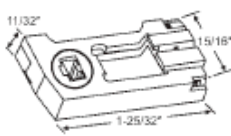

83 Series Balance Accessories

PIVOT LOCK SHOES

83-500
White Cam. Opening: 1/4" x 3/16"
Used with Pivot Bar 83-504