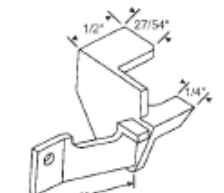

Sold in Sets Only

SASH STOPS

Part #	Hand	Color
83-622LHW	Shown	White
83-622RHW	Opposite	White
"A"	"B"	
3/8"	3/16"	

83-700
Black
Acorn

900-9712
Black
Acorn

900-2430BA
Black. Sold In sets only (RH/LH).
RH Shown