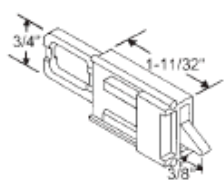

Part #	Color
83-623BA	Black
"A"	"B"
11/32"	11/32"

Sold in sets only. Slides onto extrusion.