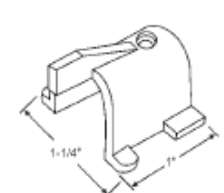

Sold in Sets Only

SASH STOPS

Part #	Hand	Color
83-622LHW	Shown	White
83-622RHW	Opposite	White
"A"	"B"	
3/8"	3/16"	

83-700
Black
Acorn

900-9712
Black
Acorn

900-2430BA
Black. Sold In sets only (RH/LH).
RH Shown